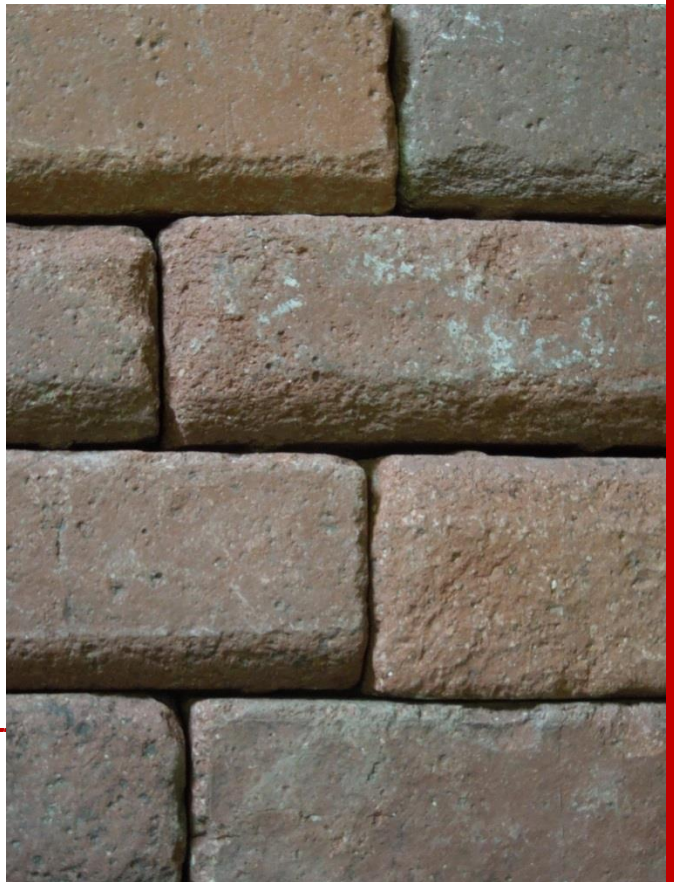

4536 Main Street, Suite 102

Amherst, NY 14226

P: 716-691-3061 F: 716-564-3899

www.exbricks.com