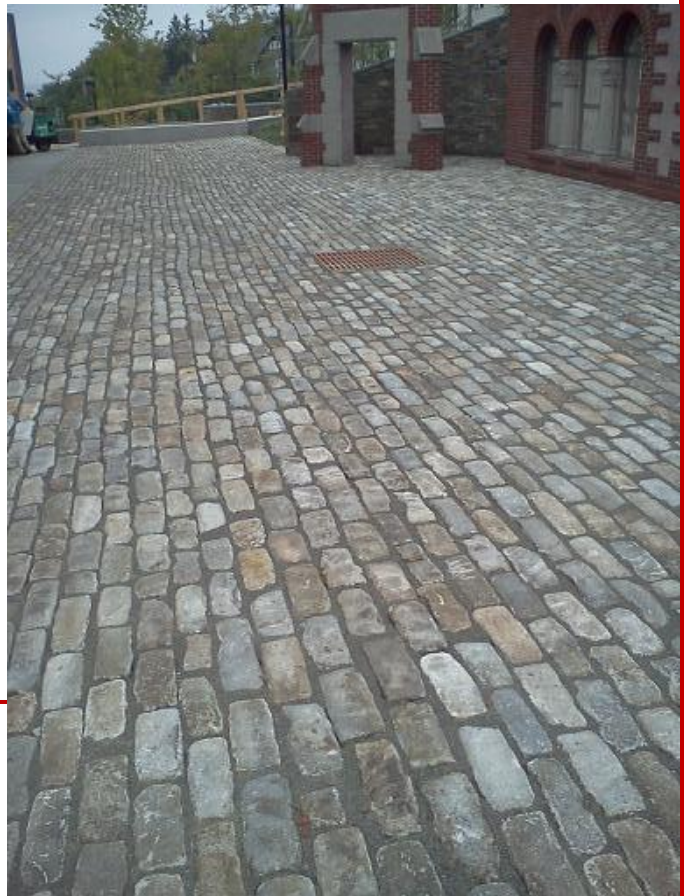

EBS EXPERIENCED & BRICK & STONE

RECLAIMING HISTORY

Jumbo Granite Cobbles

The cobbles are perfect for edging bed, driveways and loose stone walkways.

Length: 10-15"

Width: 4-6"

Height: 7-8"

Unit Weight: varies

Units Per Pallet: 76

Pallet Weight: #3,000

Location: Northeast

all weights approximate

4536 Main Street, Suite 102

Amherst, NY 14226

P: 716-691-3061 F: 716-564-3899

www.exbricks.com